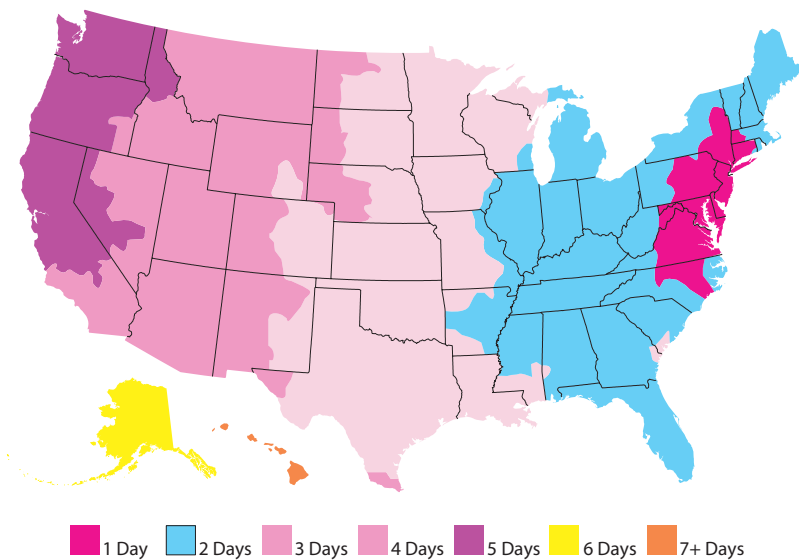

The
PETTING
ZOO
Share & Smile

Everyday Catalog ²⁰²⁰

WWW.PETTINGZOOPLUSH.COM

888.867.4059

FREIGHT

All goods shipped FOB Baltimore, MD via FedEx Ground unless otherwise specified. Freight charges will be added to your invoice unless using customer shipper number or otherwise negotiated.