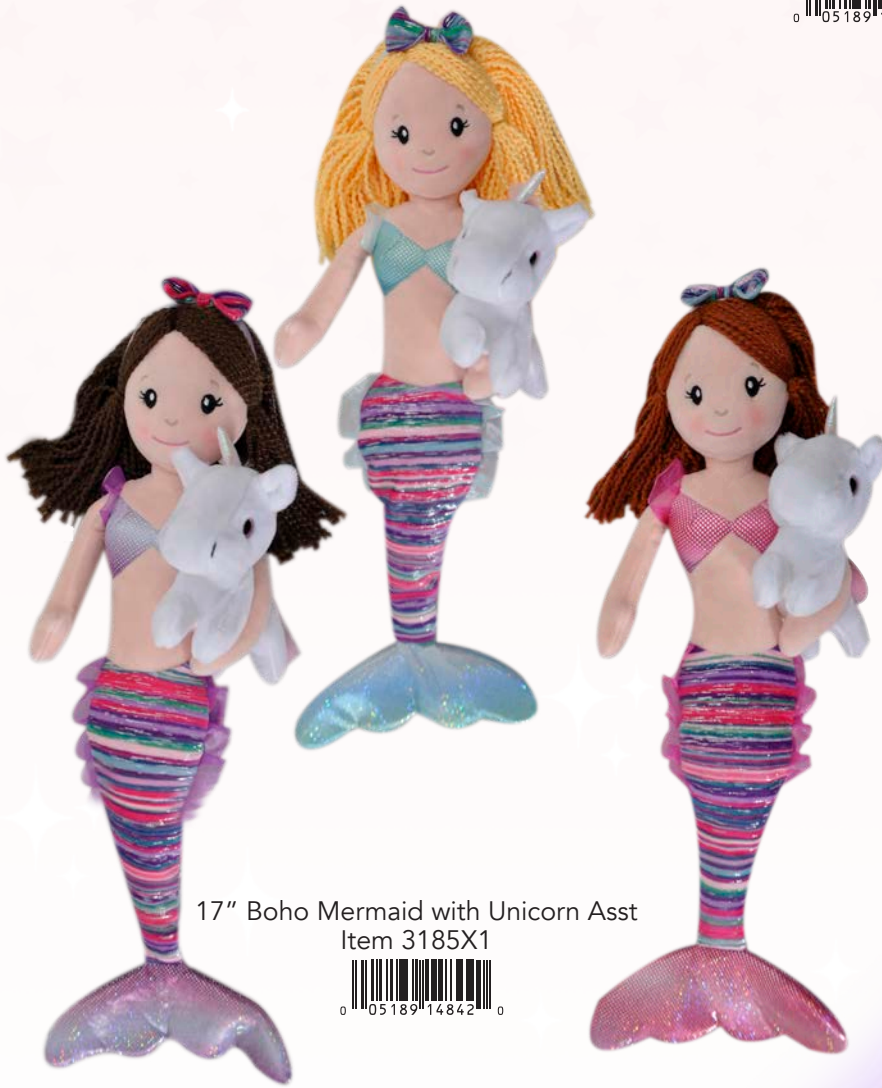

36" Mericorn Assortment
Item 7185X6